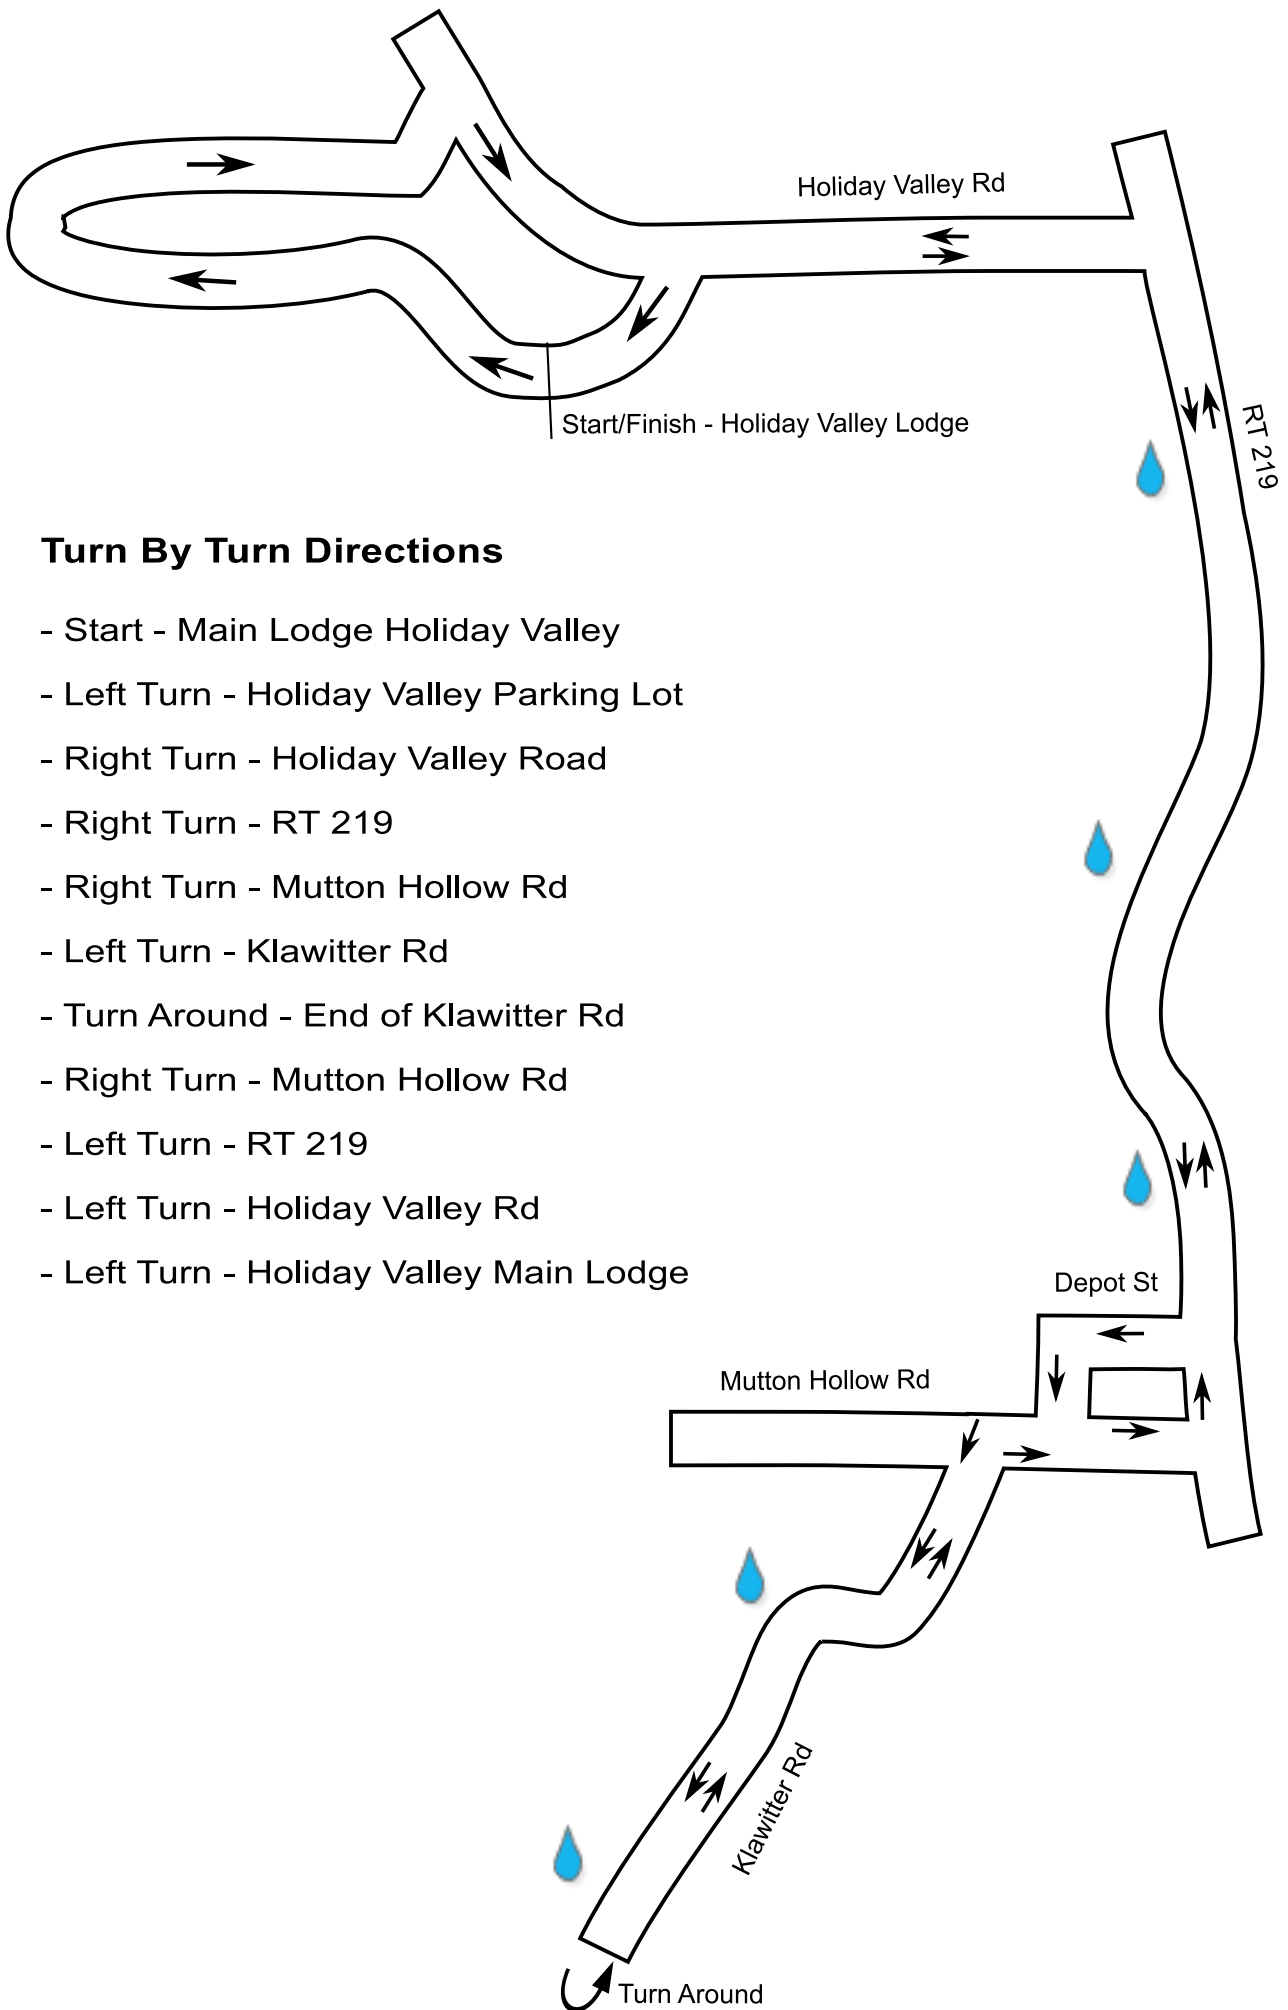

Happy Half Marathon

Turn By Turn Directions

- Start - Main Lodge Holiday Valley
- Left Turn - Holiday Valley Parking Lot
- Right Turn - Holiday Valley Road
- Right Turn - RT 219
- Right Turn - Mutton Hollow Rd
- Left Turn - Klawitter Rd
- Turn Around - End of Klawitter Rd
- Right Turn - Mutton Hollow Rd
- Left Turn - RT 219
- Left Turn - Holiday Valley Rd
- Left Turn - Holiday Valley Main Lodge