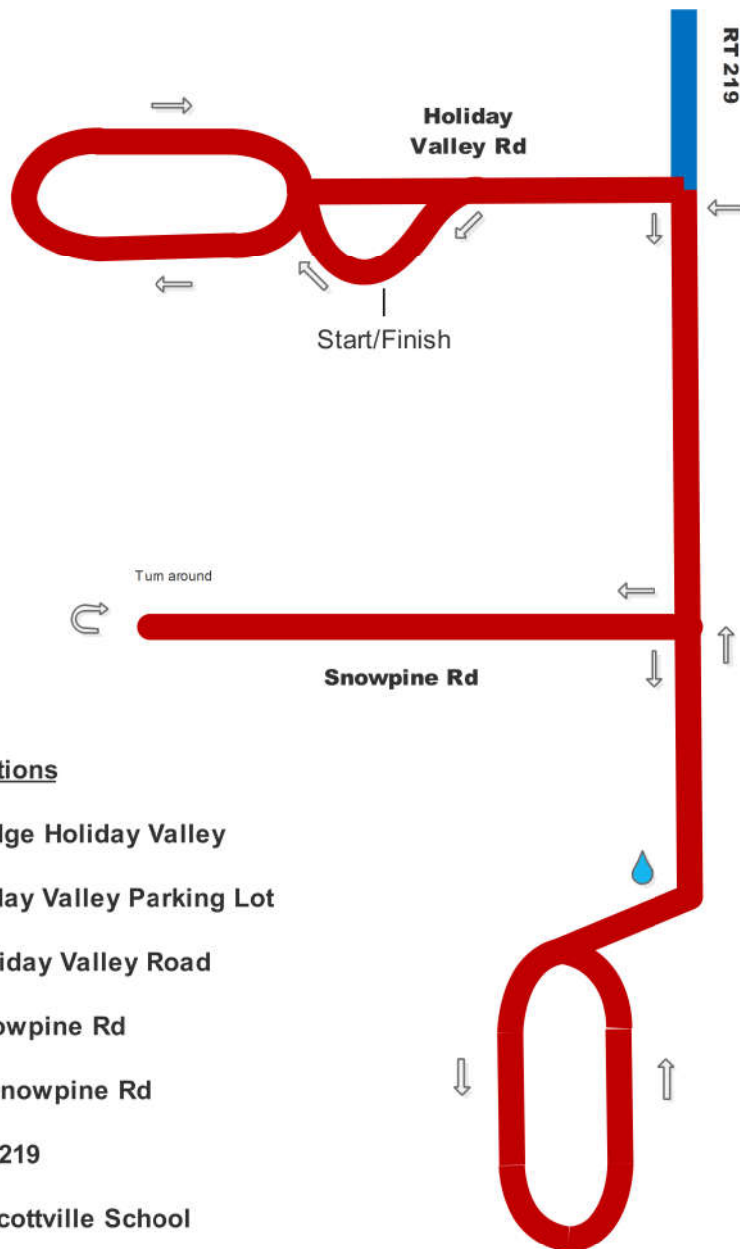

Happy 5k - May 13, 2017

Turn By Turn Directions

- Start - Main Lodge Holiday Valley
- Left Turn - Holiday Valley Parking Lot
- Right Turn - Holiday Valley Road
- Right Turn - Snowpine Rd
- Turn Around - Snowpine Rd
- Right Turn - RT 219
- Right Turn - Ellicottville School
- Left Turn - RT 219
- Left Turn - Holiday Valley Rd
- Left Turn - Holiday Valley Main Lodge